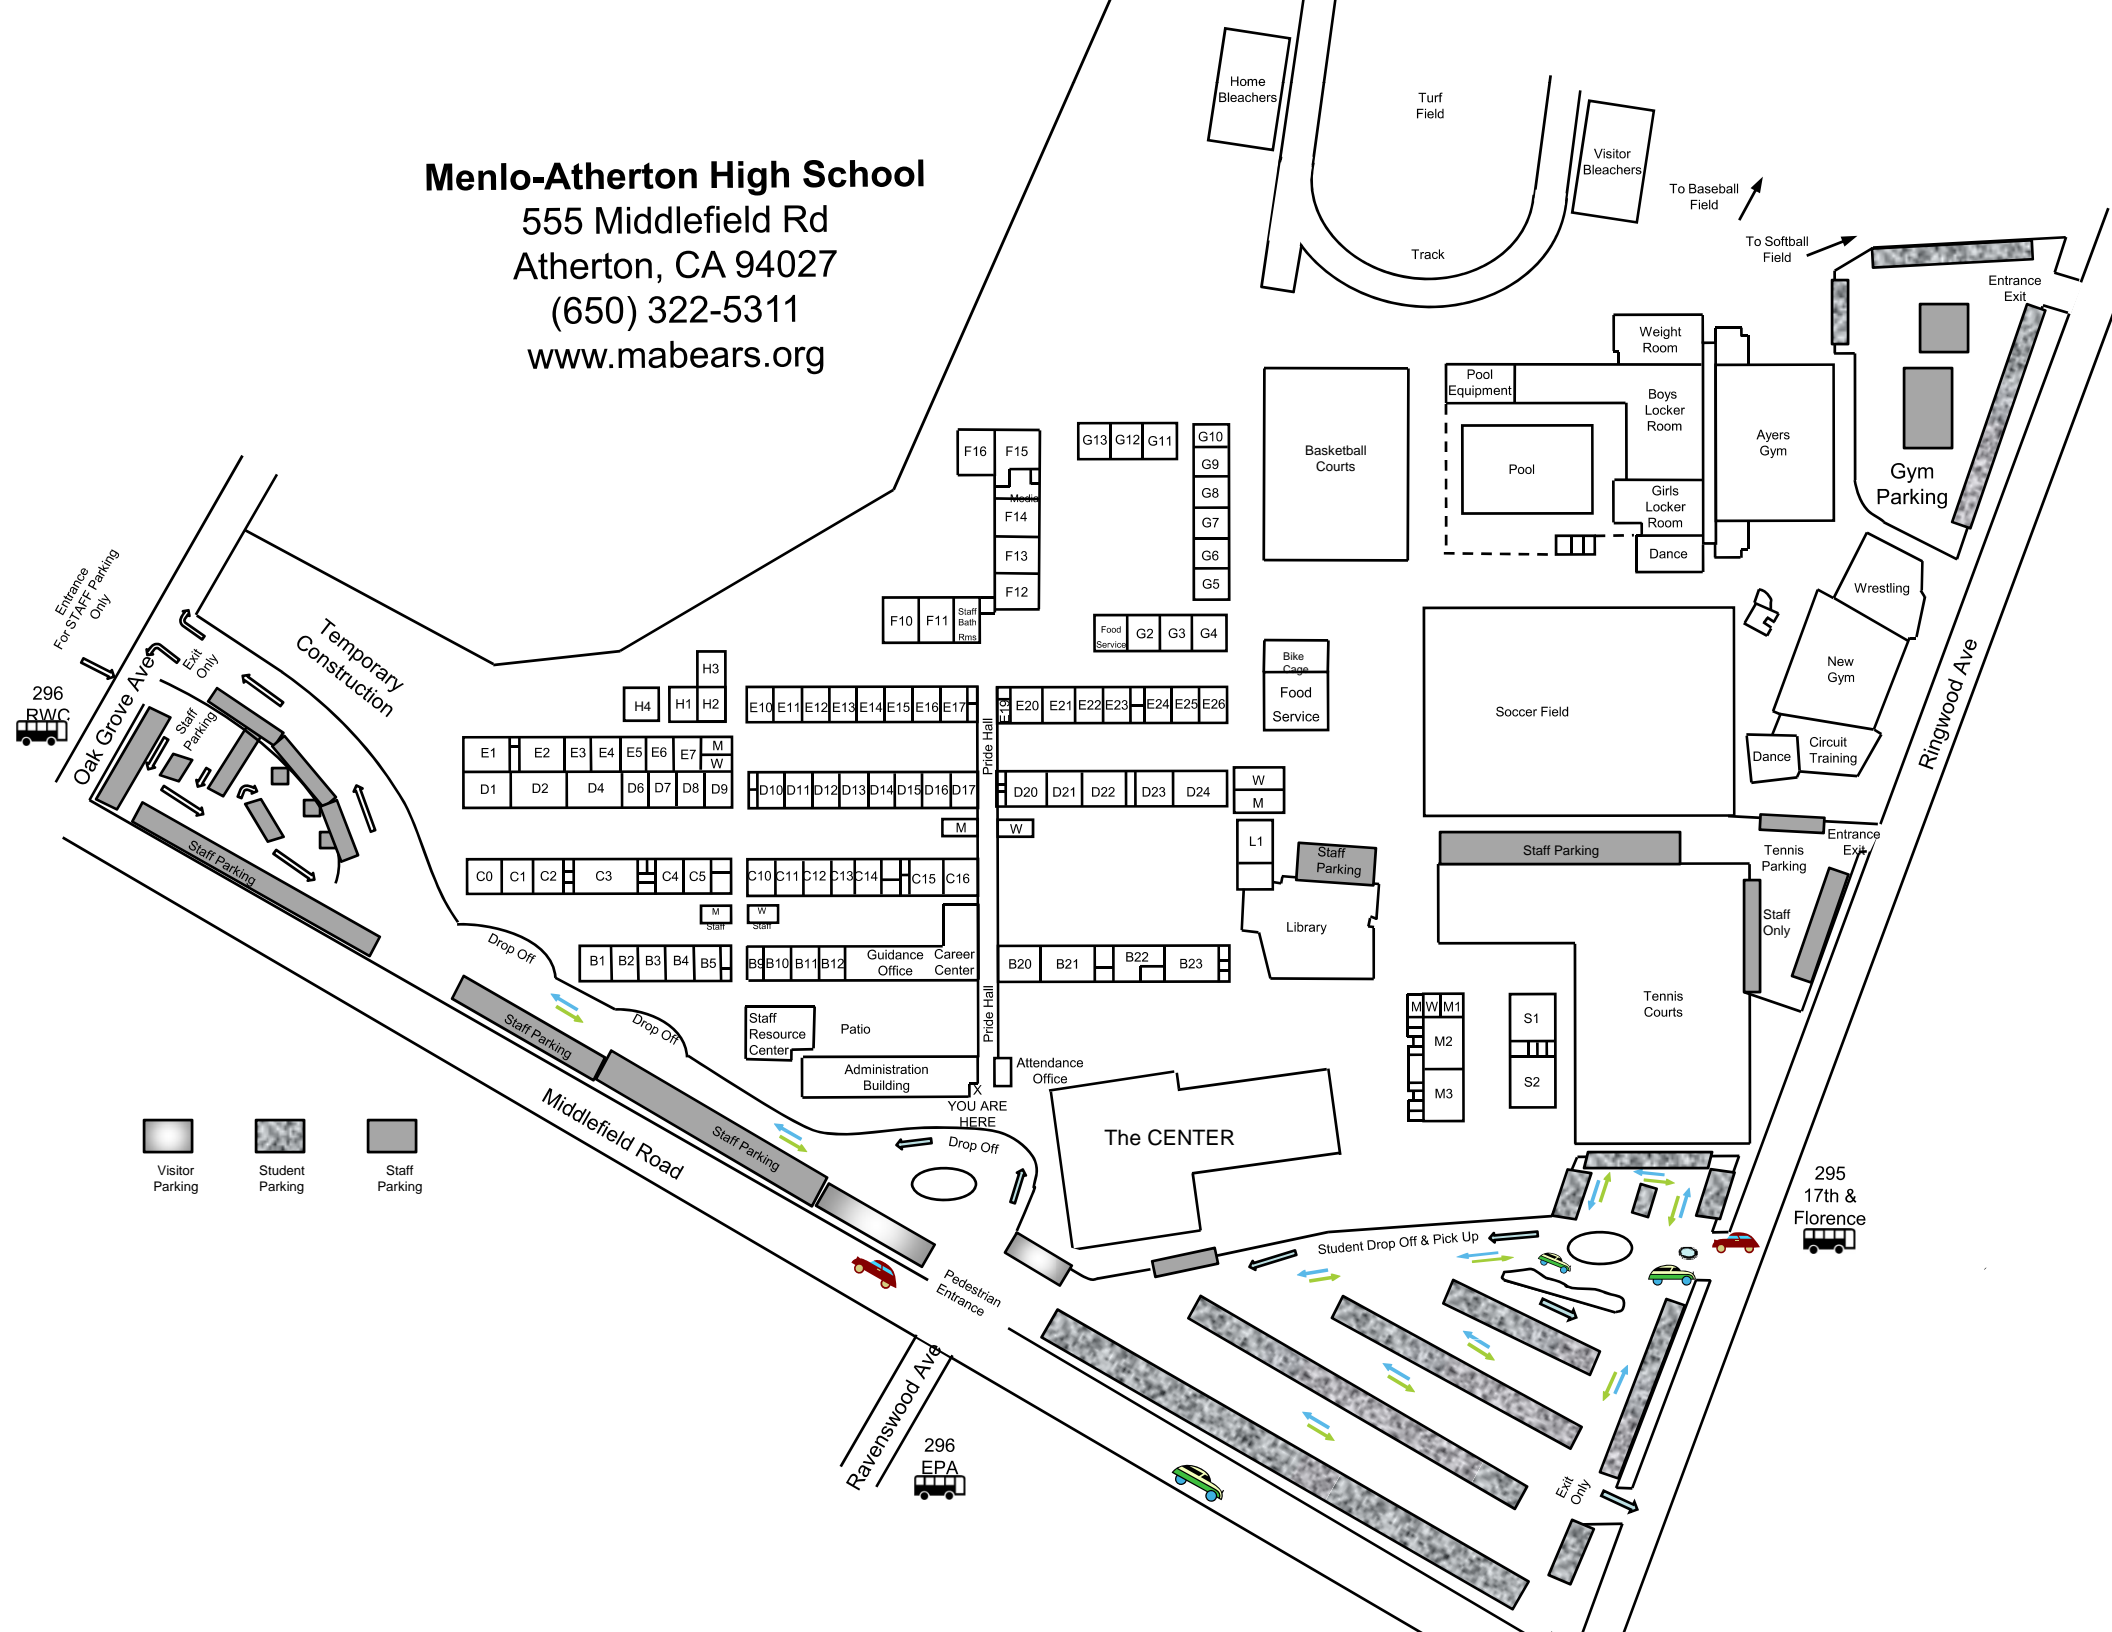

Menlo-Atherton High School

555 Middlefield Rd

Atherton, CA 94027

(650) 322-5311

www.mabears.org

-  Visitor Parking
-  Student Parking
-  Staff Parking

295
17th &
Florence

296
EPA